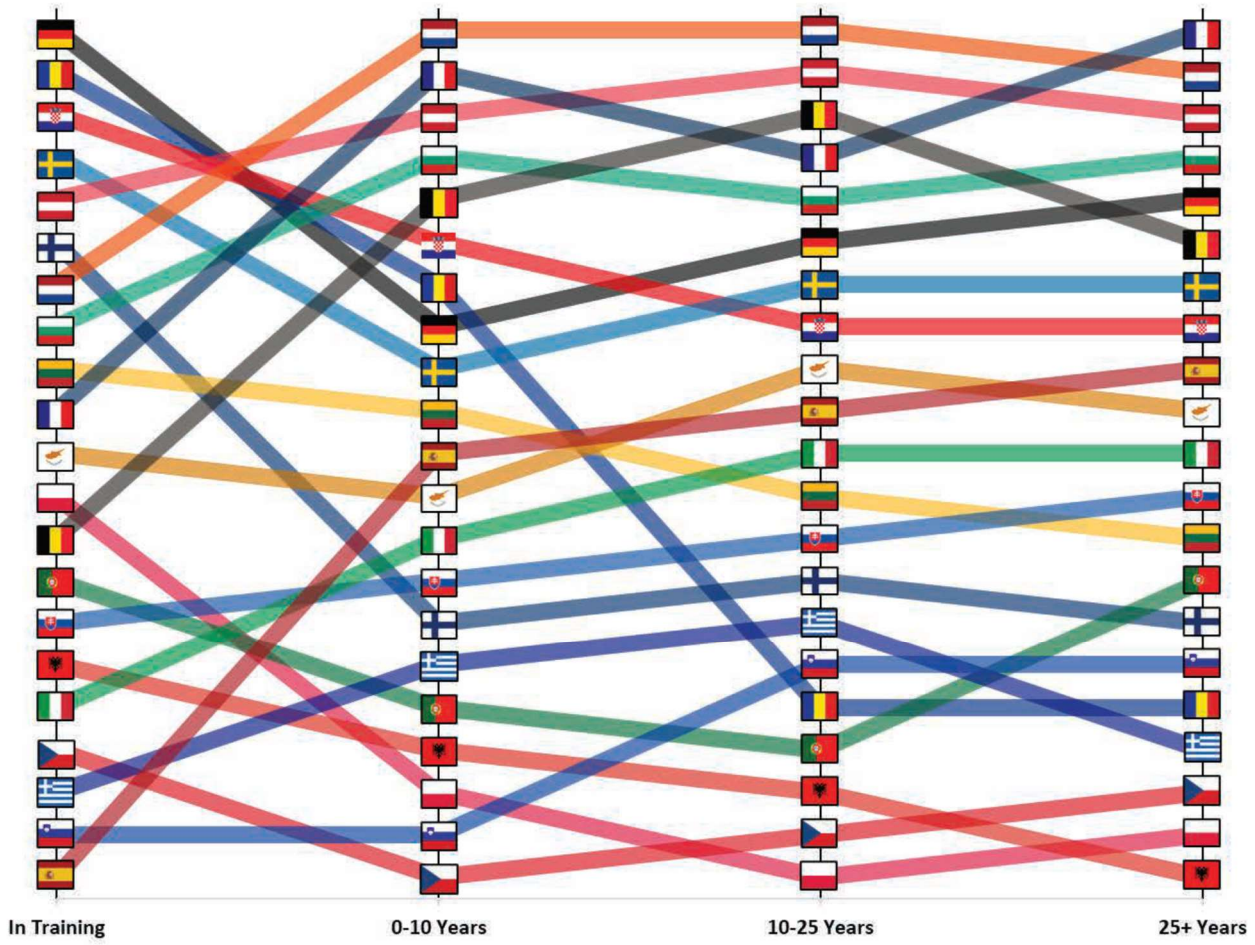

FIGURE 1—Salary (Gross, Net, PPP-adjusted) of doctors in Training

FIGURE 2—Salary (Gross, Net, PPP-adjusted) of doctors with 0-10 years of experience

FIGURE 3—Salary (Gross, Net, PPP-adjusted) of doctors with 10-25 years of experience

In Training

0-10 Years

10-25 Years

25+ Years