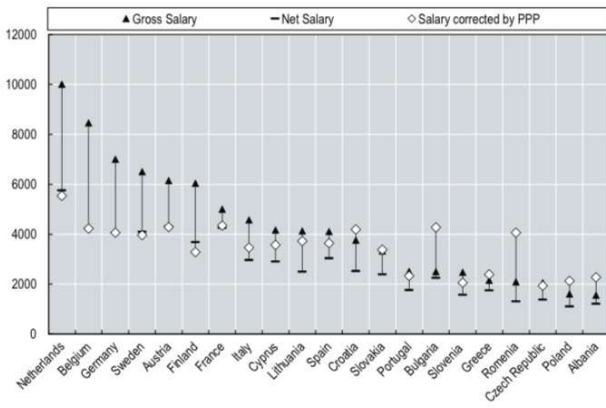

FIGURE 1—Salary (Gross, Net, PPP-adjusted) of doctors in Training

FIGURE 2—Salary (Gross, Net, PPP-adjusted) of doctors with 0-10 years of experience

FIGURE 3—Salary (Gross, Net, PPP-adjusted) of doctors with 10-25 years of experience